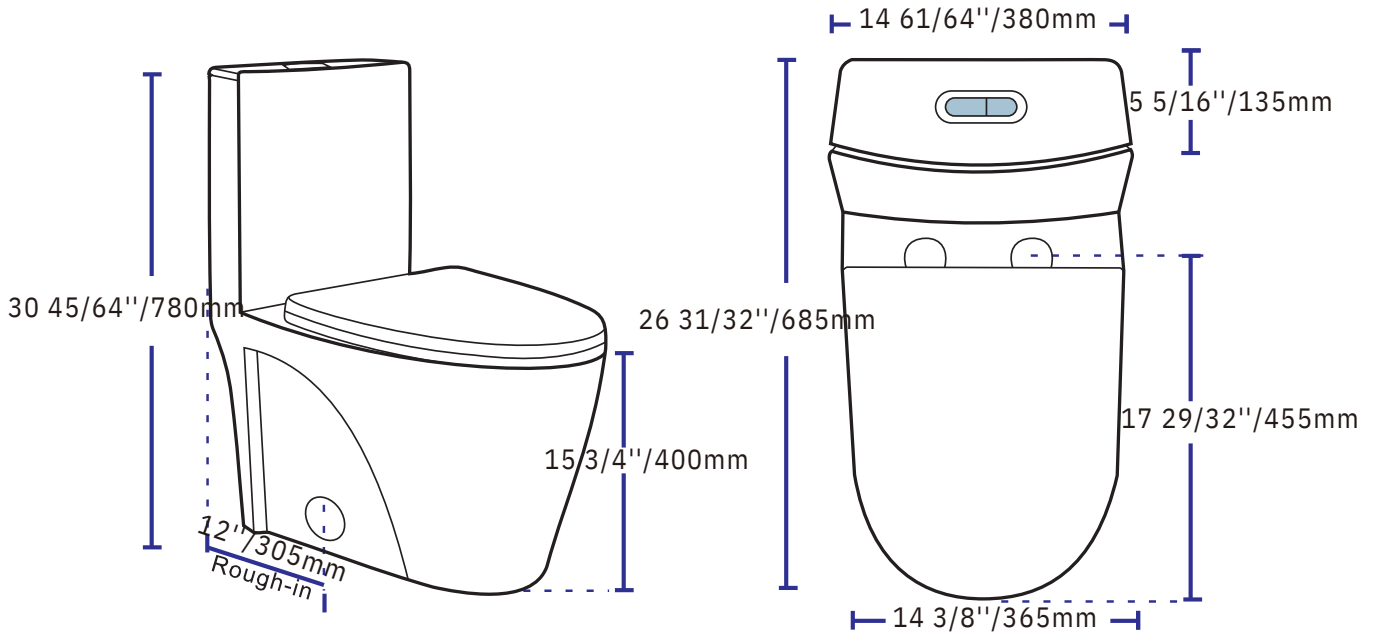

PL-12011
Vortex Series
Toilet

Features

- Sleek One-Piece Design
- High-Efficiency Dual Flush
- Soft-Close Seat
- Easy Clean Sides

Material

- Vitreous China

Available Color/Finishes
Intended for reference only

PL-12011

Vortex Series
Toilet

Technical Information

All product dimensions are nominal

Size: 26 31/32" x 14 61/64" x 30 45/64"

Seat Height: 15 3/4"

Trapway: 2" Fully Glazed

Rough-In: 12"

Flush Type: High-Efficiency Dual Flush (1.6 gpf / 0.8 gpf)

Installation Information

Install this product according to the installation instructions.
Includes all hardware for installation.

Limited Lifetime Warranty